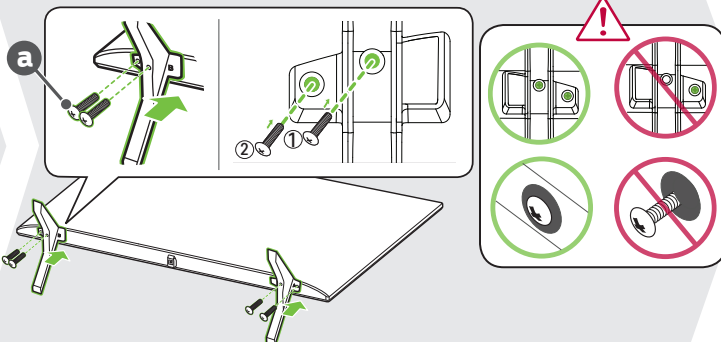

3-B 50/55NANO77*