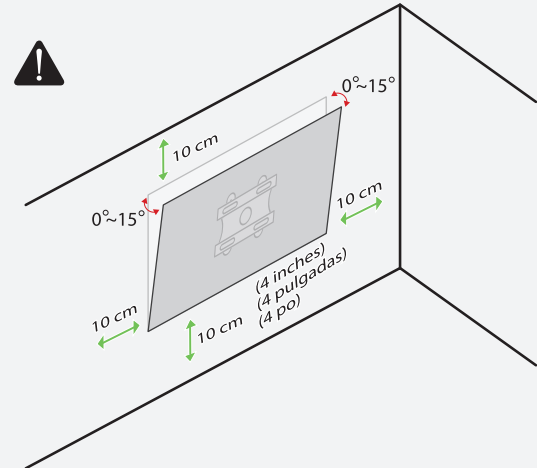

6

7

mm (inches / pulgadas / po)  
kg (lbs / libras / lb)

MODELS MODELOS MODÈLES DESCRIÇÃO	A	B	C	D	E	F	F - G	Power consumption Consumo de potencia Consommation électrique Consumo de Energia
43NANO77SRA	967 mm (38) inches	621 mm (24.4) inches	200 mm (7.8) inches	564 mm (22.2) inches	57.1 mm (2.2) inches	8.9 kg (19.6) lbs	8.8 kg (19.4) lbs	110 W
50NANO77SRA	1 121 mm (44.1) inches	716 mm (28.1) inches	230 mm (9) inches	651 mm (25.6) inches	57.1 mm (2.2) inches	11.8 kg (26.0) lbs	11.7 kg (25.7) lbs	130 W
55NANO77SRA	1 235 mm (48.6) inches	780 mm (30.7) inches	230 mm (9) inches	715 mm (28.1) inches	57.5 mm (2.2) inches	14.1 kg (31.0) lbs	14.0 kg (30.8) lbs	160 W
65NANO77SRA	1 454 mm (57.2) inches	903 mm (35.5) inches	269 mm (10.5) inches	838 mm (32.9) inches	57.7 mm (2.2) inches	21.7 kg (47.8) lbs	21.5 kg (47.3) lbs	200 W

mm (inches / pulgadas / po)

A	B	C x D	E
LSW240B MSW240	43NANO77* 50NANO77*	200 x 200 mm (7.8 x 7.8) inches	M6
OLW480B MSW240	55NANO77*	300 x 300 mm (11.8 x 11.8) inches	M6
OLW480B	65NANO77*	300 x 300 mm (11.8 x 11.8) inches	M6

mm (inches / pulgadas / po)

A	B	C	D
WB21LMB	43NANO77* 50NANO77*	200 mm (7.8) inches	M6
WB21LMB	55NANO77* 65NANO77*	300 mm (11.8) inches	M6