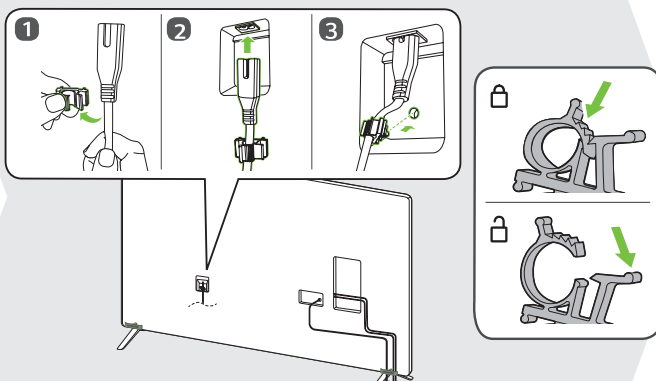

6

7

mm (inches / pulgadas / po)  
kg (lbs / libras / lb)

MODELS MODELOS MODÈLES DESCRIÇÃO	A	B	C	D	E	F	F - G	Power consumption Consumo de potencia Consommation électrique Consumo de Energia
43NANO77SRA	967 mm (38) inches	621 mm (24.4) inches	200 mm (7.8) inches	564 mm (22.2) inches	57.1 mm (2.2) inches	8.9 kg (19.6) lbs	8.8 kg (19.4) lbs	110 W
50NANO77SRA	1 121 mm (44.1) inches	716 mm (28.1) inches	230 mm (9) inches	651 mm (25.6) inches	57.1 mm (2.2) inches	11.8 kg (26.0) lbs	11.7 kg (25.7) lbs	130 W
55NANO77SRA	1 235 mm (48.6) inches	780 mm (30.7) inches	230 mm (9) inches	715 mm (28.1) inches	57.5 mm (2.2) inches	14.1 kg (31.0) lbs	14.0 kg (30.8) lbs	160 W
65NANO77SRA	1 454 mm (57.2) inches	903 mm (35.5) inches	269 mm (10.5) inches	838 mm (32.9) inches	57.7 mm (2.2) inches	21.7 kg (47.8) lbs	21.5 kg (47.3) lbs	200 W