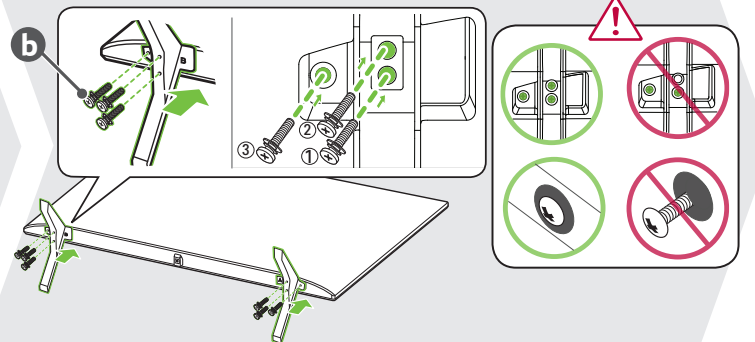

3-C 65NANO77*