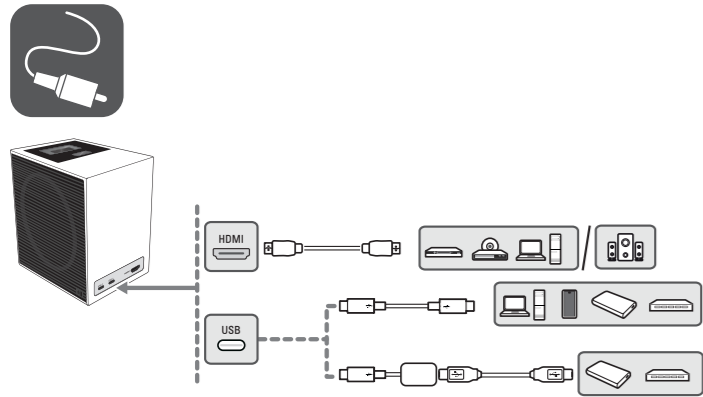

간편한 설치 안내
LG CineBeam Shorts
프로젝터

PU615U

LG Projection Calculator (투사거리 계산기)

<https://www.lg.com/global/business/projection-calculator-en>