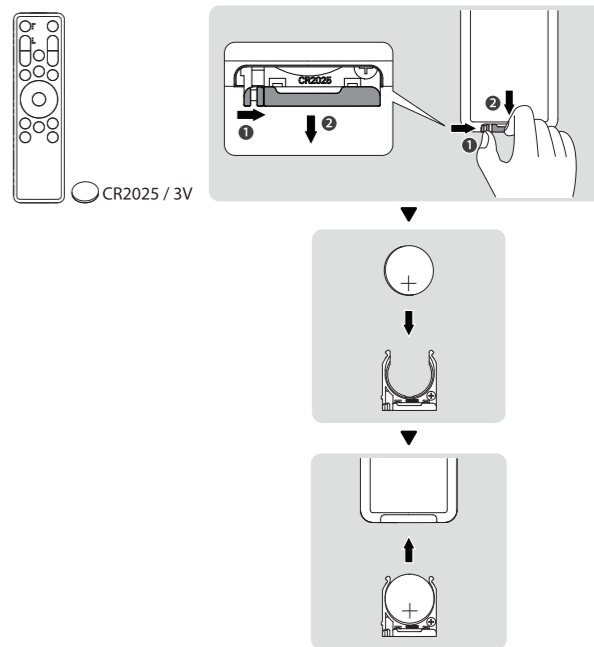

간편한 설치 안내
LG CineBeam Shorts
프로젝터

PU615U

LG Projection Calculator (투사거리 계산기)

<https://www.lg.com/global/business/projection-calculator-en>