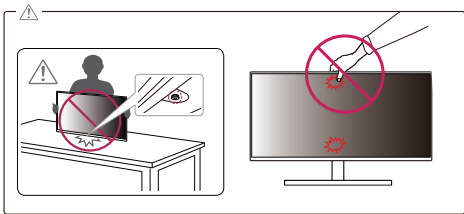

32UR500*

32UR50B*