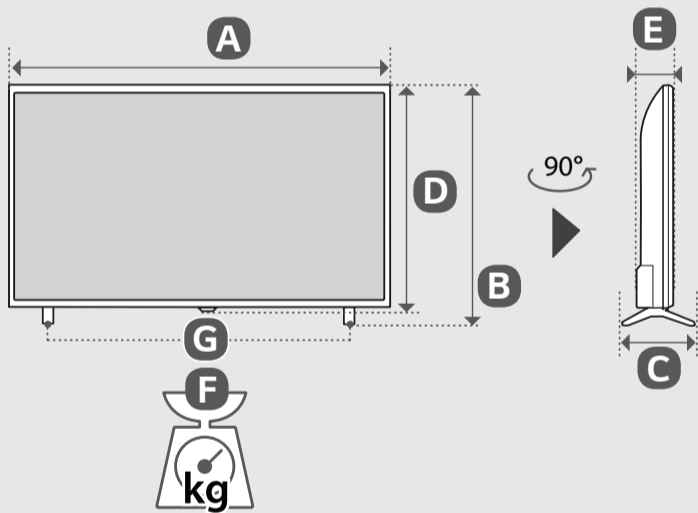

ANTENNA / CABLE IN

USB IN CI+

HDMI IN (eARC/ARC)

PCMCIA CARD SLOT

|                   | A    | B   | C   | D                      | E    | F    | F - G |
|-------------------|------|-----|-----|------------------------|------|------|-------|
|                   | (mm) |     |     |                        |      | (kg) |       |
| 32LK660HOLD       | 736  | 464 | 180 | 437                    | 82.9 | 4.70 | 4.65  |
| Power requirement |      |     |     | AC 100-240 V~ 50/60 Hz |      |      |       |