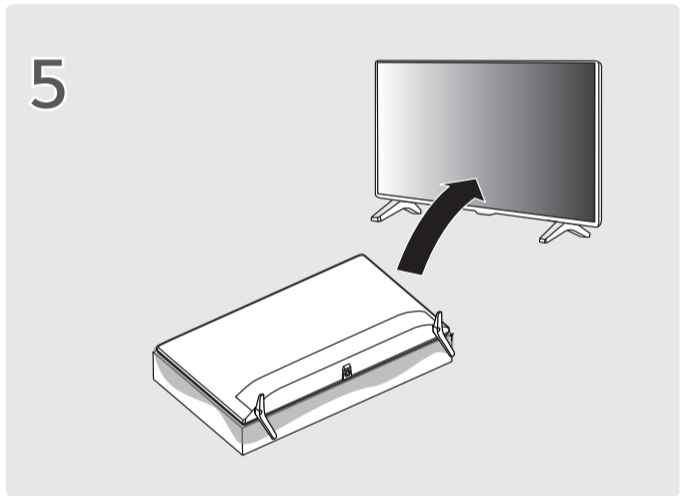

32LK660H\*

EXTERNAL SPEAKER OUT

LAN

H/P OUT

RS-232C IN (CONTROL&SERVICE)

OPTICAL DIGITAL AUDIO OUT

HDMI IN

Satellite IN

ANTENNA / CABLE IN

USB IN CI+

HDMI IN (eARC/ARC)

PCMCIA CARD SLOT

|                   | A    | B   | C   | D                      | E    | F    | F - G |
|-------------------|------|-----|-----|------------------------|------|------|-------|
|                   | (mm) |     |     |                        |      | (kg) |       |
| 32LK660HOLD       | 736  | 464 | 180 | 437                    | 82.9 | 4.70 | 4.65  |
| Power requirement |      |     |     | AC 100-240 V~ 50/60 Hz |      |      |       |