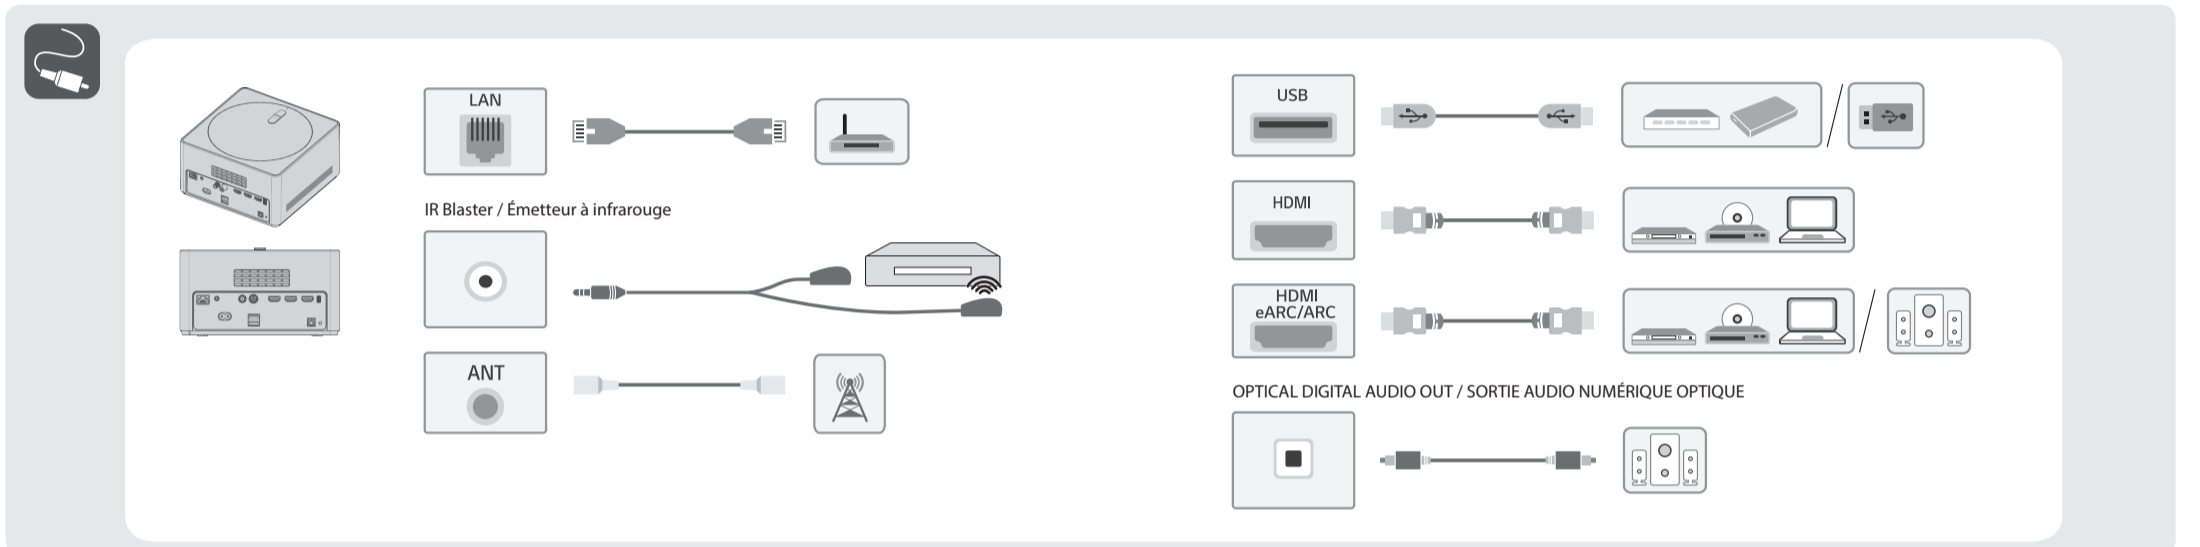

OLED65M4*
OLED77M4*
OLED83M4*

mm (inches / pulgadas / po)
kg (lbs / libras / lb)

	A	B	C	D	E	F	G	H	I	J	K	L		
OLED65M4*	1 441 mm (56.7) inches	836 mm (32.9) inches	24.3 mm (0.9) inches	230 mm (9.0) inches	230 mm (9.0) inches	121.7mm (4.7) inches	452 mm (17.7) inches	129 mm (5.0) inches	13 mm (0.5) inches	23.5 kg (51.8) lbs	2.4 kg (5.2) lbs	1.2 kg (2.6) lbs	507 W	
OLED77M4*	1 712 mm (67.4) inches	992 mm (39.0) inches	24.8 mm (0.9) inches							36.5 kg (80.4) lbs				821 W
OLED83M4*	1 847 mm (72.7) inches	1 067 mm (42.0) inches	28 mm (1.1) inches							40.2 kg (88.6) lbs				

mm (inches / pulgadas / po)

A	B	C x D	E	F	G	H
WB24GCB	OLED65M4*	300 x 300 mm (11.8 x 11.8) inches	M6	720 mm (28.3) inches	≥1.5 m (59.0) inches	53 mm (2.0) inches
	OLED77M4*			856 mm (33.7) inches		57 mm (2.2) inches
	OLED83M4*	400 x 400 mm (15.7 x 15.7) inches		924 mm (36.3) inches		59mm (2.3) inches