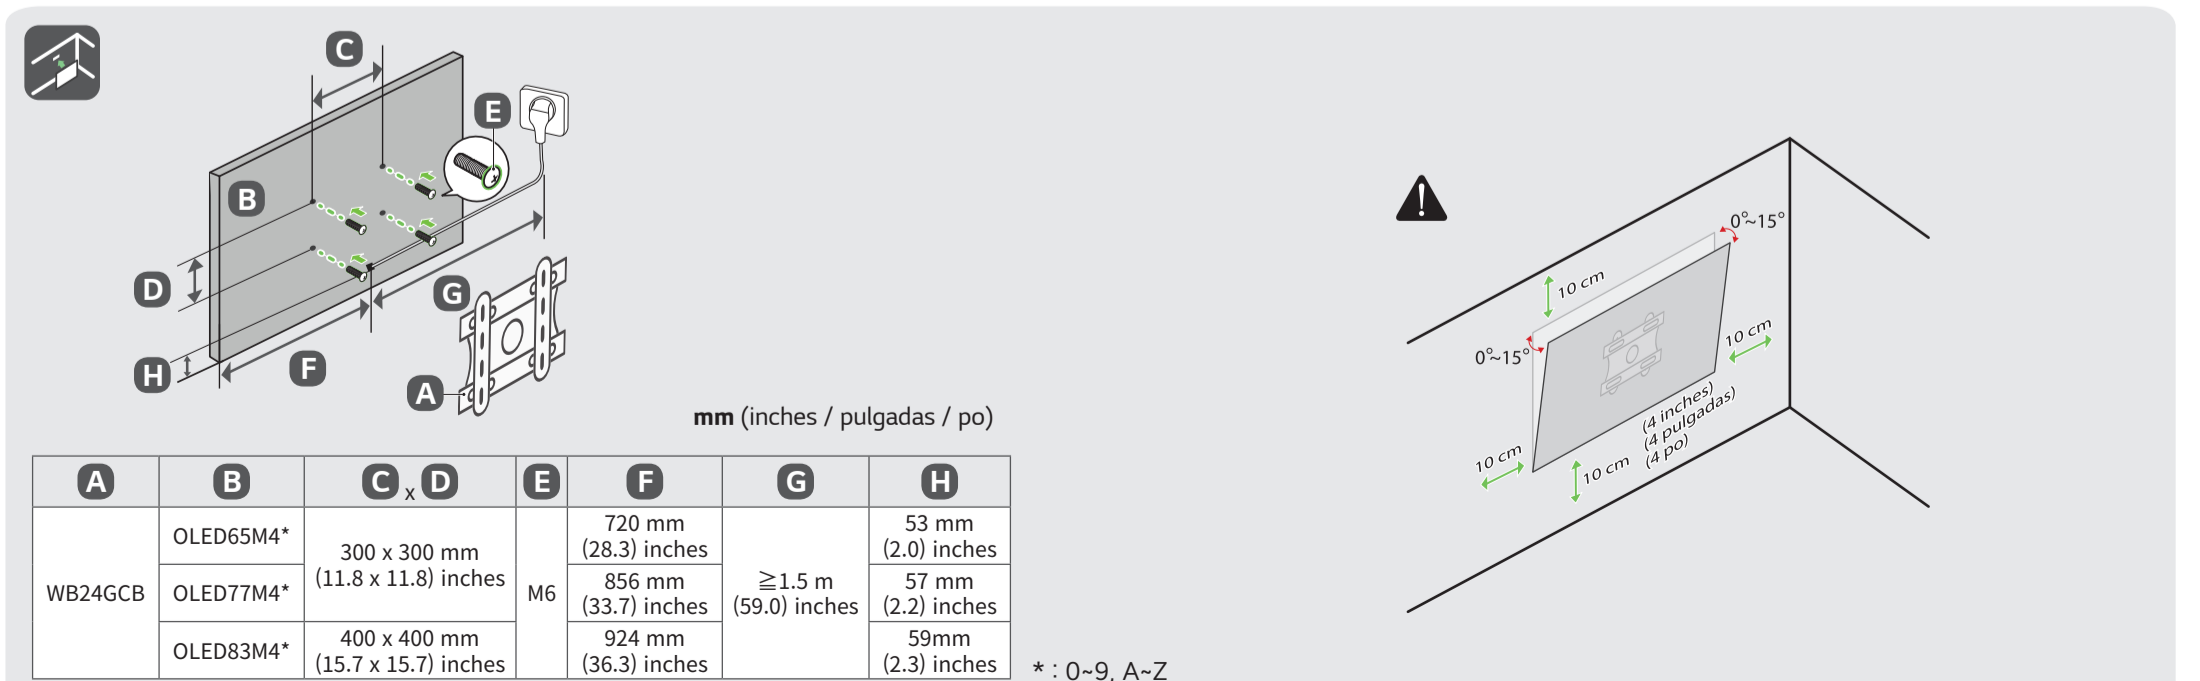

OLED65M4*
OLED77M4*
OLED83M4*

mm (inches / pulgadas / po)
kg (lbs / libras / lb)

	A	B	C	D	E	F	G	H	I	J	K	L		
OLED65M4*	1 441 mm (56.7) inches	836 mm (32.9) inches	24.3 mm (0.9) inches	230 mm (9.0) inches	230 mm (9.0) inches	121.7mm (4.7) inches	452 mm (17.7) inches	129 mm (5.0) inches	13 mm (0.5) inches	23.5 kg (51.8) lbs	2.4 kg (5.2) lbs	1.2 kg (2.6) lbs	507 W	
OLED77M4*	1 712 mm (67.4) inches	992 mm (39.0) inches	24.8 mm (0.9) inches							36.5 kg (80.4) lbs				821 W
OLED83M4*	1 847 mm (72.7) inches	1 067 mm (42.0) inches	28 mm (1.1) inches							40.2 kg (88.6) lbs				

mm (inches / pulgadas / po)

A	B	C x D	E	F	G	H
WB24GCB	OLED65M4*	300 x 300 mm (11.8 x 11.8) inches	M6	720 mm (28.3) inches	≥1.5 m (59.0) inches	53 mm (2.0) inches
	OLED77M4*			856 mm (33.7) inches		57 mm (2.2) inches
	OLED83M4*	400 x 400 mm (15.7 x 15.7) inches		924 mm (36.3) inches		59mm (2.3) inches