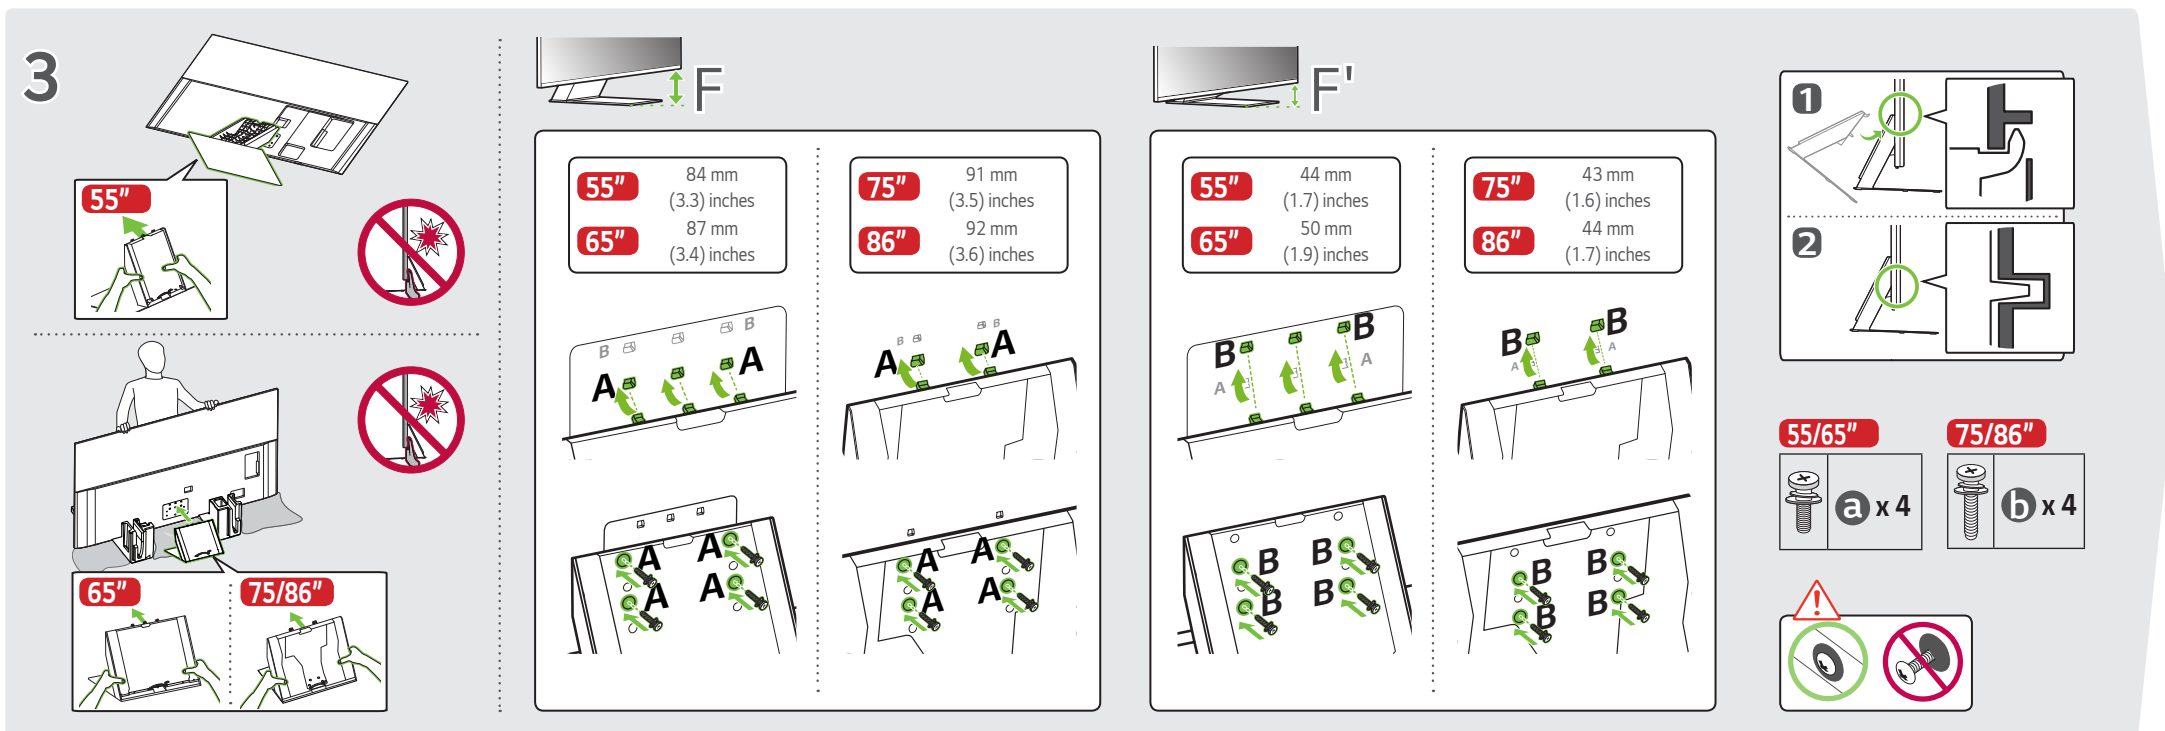

55QNE83A* 75QNE83A*
65QNE83A* 86QNE83A*

www.lg.com

Printed in Korea
Imprimé en Corée

mm (inches / pulgadas / po / pol.)
kg (lbs / libras / lb)

| | A | B/B' | C | D | E | F/F' | G | G-H | ⚡ |
|-----------|---------------------------|--|-------------------------|---------------------------|-------------------------|--|------------------------|------------------------|-------|
| 55QNE83A* | 1 237 mm (48.7) inches | 801 mm (31.5) inches / 761 mm (29.9) inches | 260 mm (10.2) inches | 717 mm (28.2) inches | 49.9 mm (1.9) inches | 84 mm (3.3) inches / 44 mm (1.7) inches | 19.6 kg (43.2) lbs | 15.8 kg (34.8) lbs | 130 W |
| 65QNE83A* | 1 456 mm (57.3) inches | 928 mm (36.5) inches / 891 mm (35) inches | 285 mm (11.2) inches | 841 mm (33.1) inches | 49.9 mm (1.9) inches | 87 mm (3.4) inches / 50 mm (1.9) inches | 26.6 kg (58.6) lbs | 22.8 kg (50.2) lbs | 175 W |
| 75QNE83A* | 1 677 mm (66) inches | 1 057 mm (41.6) inches / 1 009 mm (39.7) inches | 352 mm (13.8) inches | 966 mm (38) inches | 51.6 mm (2) inches | 91 mm (3.5) inches / 43 mm (1.6) inches | 40.8 kg (89.9) lbs | 32.5 kg (71.6) lbs | 190 W |
| 86QNE83A* | 1 929 mm (75.9) inches | 1 200 mm (47.2) inches / 1 152 mm (45.3) inches | 370 mm (14.5) inches | 1 108 mm (43.6) inches | 51.9 mm (2) inches | 92 mm (3.6) inches / 44 mm (1.7) inches | 54.1 kg (119.2) lbs | 45.9 kg (101.1) lbs | 250 W |

mm (inches / pulgadas / po / pol.)

| A | B | C x D | E | F | G | H |
|-------------------|-----------|--------------------------------------|----|---------------------------|--------------------------|-------------------------|
| OLW480B MSW240 | 55QNE83A* | 300 x 200 mm (11.8 x 7.8) inches | M6 | 742 mm (29.2) inches | ≥ 1.5 m (59.0) inches | 249 mm (9.8) inches |
| OLW480B | 65QNE83A* | | | 851 mm (33.5) inches | | 249 mm (9.8) inches |
| | 75QNE83A* | | | 962 mm (37.8) inches | | 253 mm (9.9) inches |
| WB24GDD | 86QNE83A* | 600 x 400 mm (23.6 x 15.7) inches | M8 | 1 160 mm (45.6) inches | | 405 mm (15.9) inches |