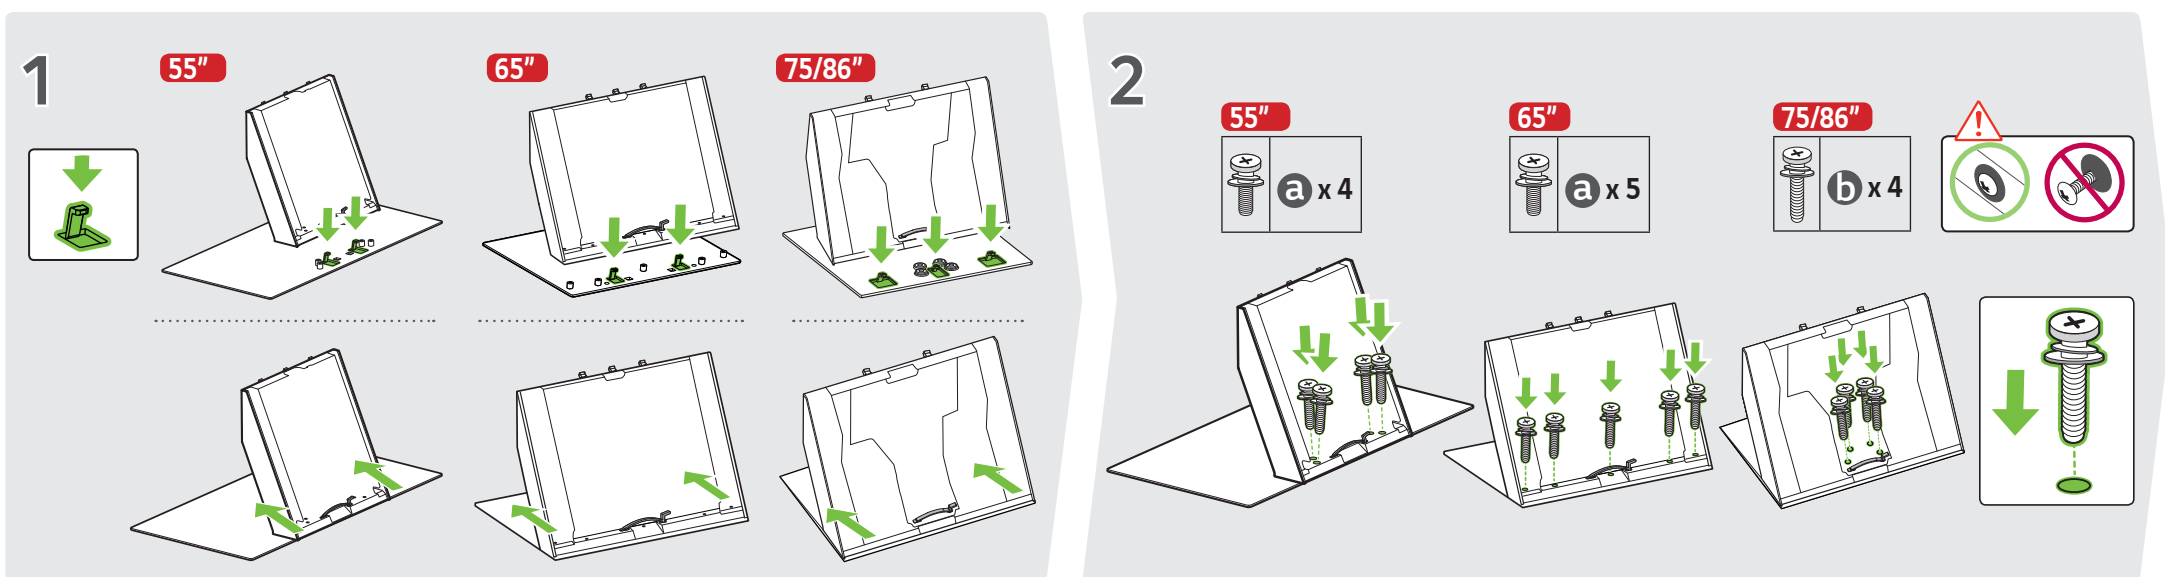

55QNE83A* 75QNE83A*
65QNE83A* 86QNE83A*

www.lg.com

Printed in Korea
Imprimé en Corée

mm (inches / pulgadas / po / pol.)
kg (lbs / libras / lb)

| | A | B/B' | C | D | E | F/F' | G | G-H | ⚡ |
|-----------|---------------------------|--|-------------------------|---------------------------|-------------------------|--|------------------------|------------------------|-------|
| 55QNE83A* | 1 237 mm (48.7) inches | 801 mm (31.5) inches / 761 mm (29.9) inches | 260 mm (10.2) inches | 717 mm (28.2) inches | 49.9 mm (1.9) inches | 84 mm (3.3) inches / 44 mm (1.7) inches | 19.6 kg (43.2) lbs | 15.8 kg (34.8) lbs | 130 W |
| 65QNE83A* | 1 456 mm (57.3) inches | 928 mm (36.5) inches / 891 mm (35) inches | 285 mm (11.2) inches | 841 mm (33.1) inches | 49.9 mm (1.9) inches | 87 mm (3.4) inches / 50 mm (1.9) inches | 26.6 kg (58.6) lbs | 22.8 kg (50.2) lbs | 175 W |
| 75QNE83A* | 1 677 mm (66) inches | 1 057 mm (41.6) inches / 1 009 mm (39.7) inches | 352 mm (13.8) inches | 966 mm (38) inches | 51.6 mm (2) inches | 91 mm (3.5) inches / 43 mm (1.6) inches | 40.8 kg (89.9) lbs | 32.5 kg (71.6) lbs | 190 W |
| 86QNE83A* | 1 929 mm (75.9) inches | 1 200 mm (47.2) inches / 1 152 mm (45.3) inches | 370 mm (14.5) inches | 1 108 mm (43.6) inches | 51.9 mm (2) inches | 92 mm (3.6) inches / 44 mm (1.7) inches | 54.1 kg (119.2) lbs | 45.9 kg (101.1) lbs | 250 W |

mm (inches / pulgadas / po / pol.)

| A | B | C x D | E | F | G | H |
|-------------------|-----------|--------------------------------------|----|---------------------------|--------------------------|-------------------------|
| OLW480B MSW240 | 55QNE83A* | 300 x 200 mm (11.8 x 7.8) inches | M6 | 742 mm (29.2) inches | ≥ 1.5 m (59.0) inches | 249 mm (9.8) inches |
| OLW480B | 65QNE83A* | | | 851 mm (33.5) inches | | 249 mm (9.8) inches |
| | 75QNE83A* | | | 962 mm (37.8) inches | | 253 mm (9.9) inches |
| WB24GDD | 86QNE83A* | 600 x 400 mm (23.6 x 15.7) inches | M8 | 1 160 mm (45.6) inches | | 405 mm (15.9) inches |