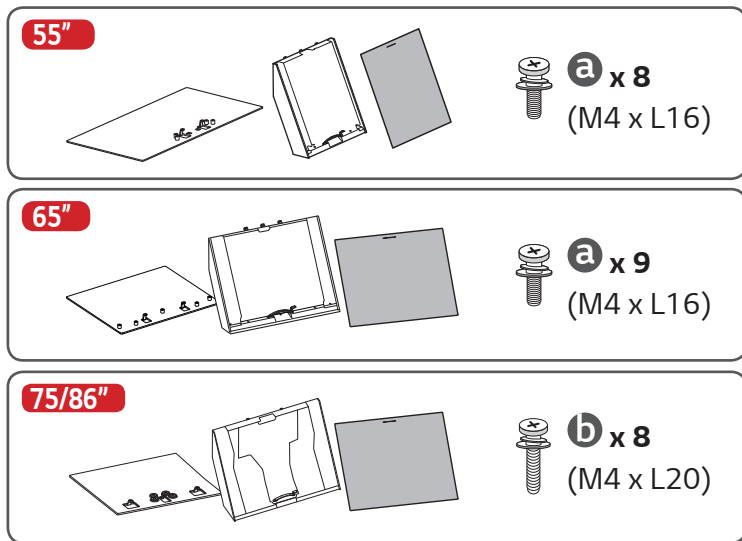

55QNE83A* 75QNE83A*
65QNE83A* 86QNE83A*

www.lg.com

Printed in Korea
Imprimé en Corée

mm (inches / pulgadas / po / pol.)
kg (lbs / libras / lb)

| | A | B/B' | C | D | E | F/F' | G | G-H | ⚡ |
|-----------|---------------------------|--|-------------------------|---------------------------|-------------------------|--|------------------------|------------------------|-------|
| 55QNE83A* | 1 237 mm (48.7) inches | 801 mm (31.5) inches / 761 mm (29.9) inches | 260 mm (10.2) inches | 717 mm (28.2) inches | 49.9 mm (1.9) inches | 84 mm (3.3) inches / 44 mm (1.7) inches | 19.6 kg (43.2) lbs | 15.8 kg (34.8) lbs | 130 W |
| 65QNE83A* | 1 456 mm (57.3) inches | 928 mm (36.5) inches / 891 mm (35) inches | 285 mm (11.2) inches | 841 mm (33.1) inches | 49.9 mm (1.9) inches | 87 mm (3.4) inches / 50 mm (1.9) inches | 26.6 kg (58.6) lbs | 22.8 kg (50.2) lbs | 175 W |
| 75QNE83A* | 1 677 mm (66) inches | 1 057 mm (41.6) inches / 1 009 mm (39.7) inches | 352 mm (13.8) inches | 966 mm (38) inches | 51.6 mm (2) inches | 91 mm (3.5) inches / 43 mm (1.6) inches | 40.8 kg (89.9) lbs | 32.5 kg (71.6) lbs | 190 W |
| 86QNE83A* | 1 929 mm (75.9) inches | 1 200 mm (47.2) inches / 1 152 mm (45.3) inches | 370 mm (14.5) inches | 1 108 mm (43.6) inches | 51.9 mm (2) inches | 92 mm (3.6) inches / 44 mm (1.7) inches | 54.1 kg (119.2) lbs | 45.9 kg (101.1) lbs | 250 W |

mm (inches / pulgadas / po / pol.)

| A | B | C x D | E | F | G | H |
|-------------------|-----------|--------------------------------------|----|---------------------------|--------------------------|-------------------------|
| OLW480B MSW240 | 55QNE83A* | 300 x 200 mm (11.8 x 7.8) inches | M6 | 742 mm (29.2) inches | ≥ 1.5 m (59.0) inches | 249 mm (9.8) inches |
| OLW480B | 65QNE83A* | | | 851 mm (33.5) inches | | 249 mm (9.8) inches |
| | 75QNE83A* | | | 962 mm (37.8) inches | | 253 mm (9.9) inches |
| WB24GDD | 86QNE83A* | 600 x 400 mm (23.6 x 15.7) inches | M8 | 1 160 mm (45.6) inches | | 405 mm (15.9) inches |