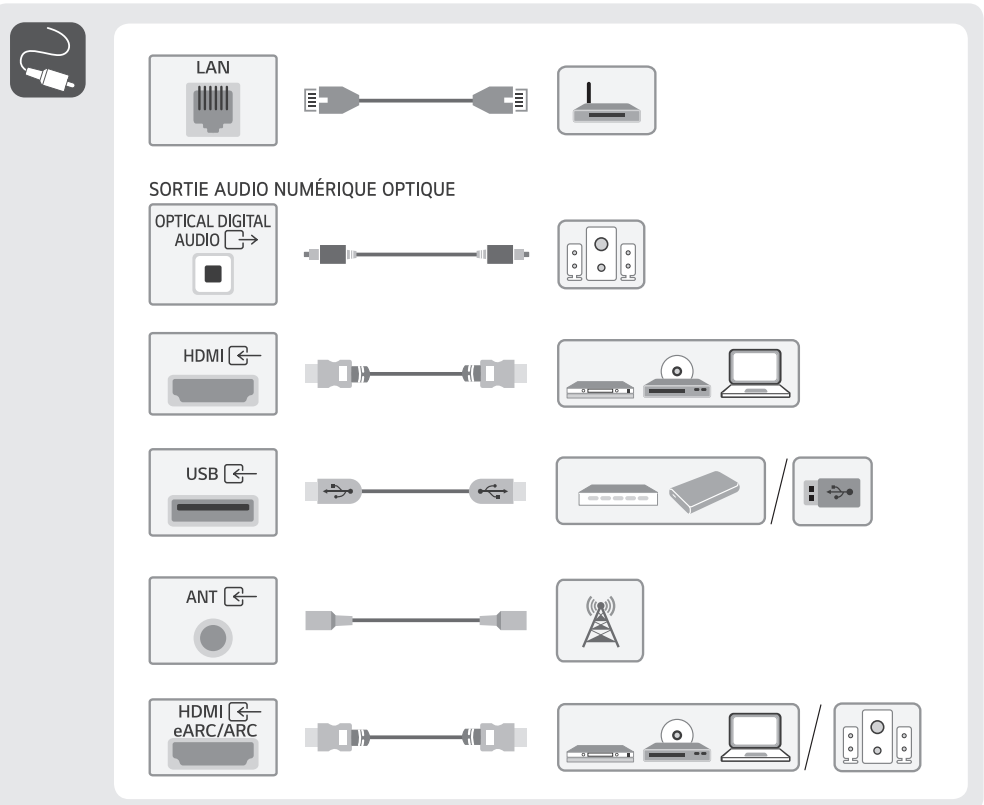

55QNE83A* 75QNE83A*
65QNE83A* 86QNE83A*

www.lg.com

Printed in Korea
Imprimé en Corée

mm (inches / pulgadas / po / pol.)
kg (lbs / libras / lb)

| | A | B/B' | C | D | E | F/F' | G | G-H | ⚡ |
|-----------|---------------------------|--|-------------------------|---------------------------|-------------------------|--|------------------------|------------------------|-------|
| 55QNE83A* | 1 237 mm (48.7) inches | 801 mm (31.5) inches / 761 mm (29.9) inches | 260 mm (10.2) inches | 717 mm (28.2) inches | 49.9 mm (1.9) inches | 84 mm (3.3) inches / 44 mm (1.7) inches | 19.6 kg (43.2) lbs | 15.8 kg (34.8) lbs | 130 W |
| 65QNE83A* | 1 456 mm (57.3) inches | 928 mm (36.5) inches / 891 mm (35) inches | 285 mm (11.2) inches | 841 mm (33.1) inches | 49.9 mm (1.9) inches | 87 mm (3.4) inches / 50 mm (1.9) inches | 26.6 kg (58.6) lbs | 22.8 kg (50.2) lbs | 175 W |
| 75QNE83A* | 1 677 mm (66) inches | 1 057 mm (41.6) inches / 1 009 mm (39.7) inches | 352 mm (13.8) inches | 966 mm (38) inches | 51.6 mm (2) inches | 91 mm (3.5) inches / 43 mm (1.6) inches | 40.8 kg (89.9) lbs | 32.5 kg (71.6) lbs | 190 W |
| 86QNE83A* | 1 929 mm (75.9) inches | 1 200 mm (47.2) inches / 1 152 mm (45.3) inches | 370 mm (14.5) inches | 1 108 mm (43.6) inches | 51.9 mm (2) inches | 92 mm (3.6) inches / 44 mm (1.7) inches | 54.1 kg (119.2) lbs | 45.9 kg (101.1) lbs | 250 W |

mm (inches / pulgadas / po / pol.)

| A | B | C x D | E | F | G | H |
|-------------------|-----------|--------------------------------------|----|---------------------------|--------------------------|-------------------------|
| OLW480B MSW240 | 55QNE83A* | 300 x 200 mm (11.8 x 7.8) inches | M6 | 742 mm (29.2) inches | ≥ 1.5 m (59.0) inches | 249 mm (9.8) inches |
| OLW480B | 65QNE83A* | | | 851 mm (33.5) inches | | 249 mm (9.8) inches |
| | 75QNE83A* | | | 962 mm (37.8) inches | | 253 mm (9.9) inches |
| WB24GDD | 86QNE83A* | 600 x 400 mm (23.6 x 15.7) inches | M8 | 1 160 mm (45.6) inches | | 405 mm (15.9) inches |