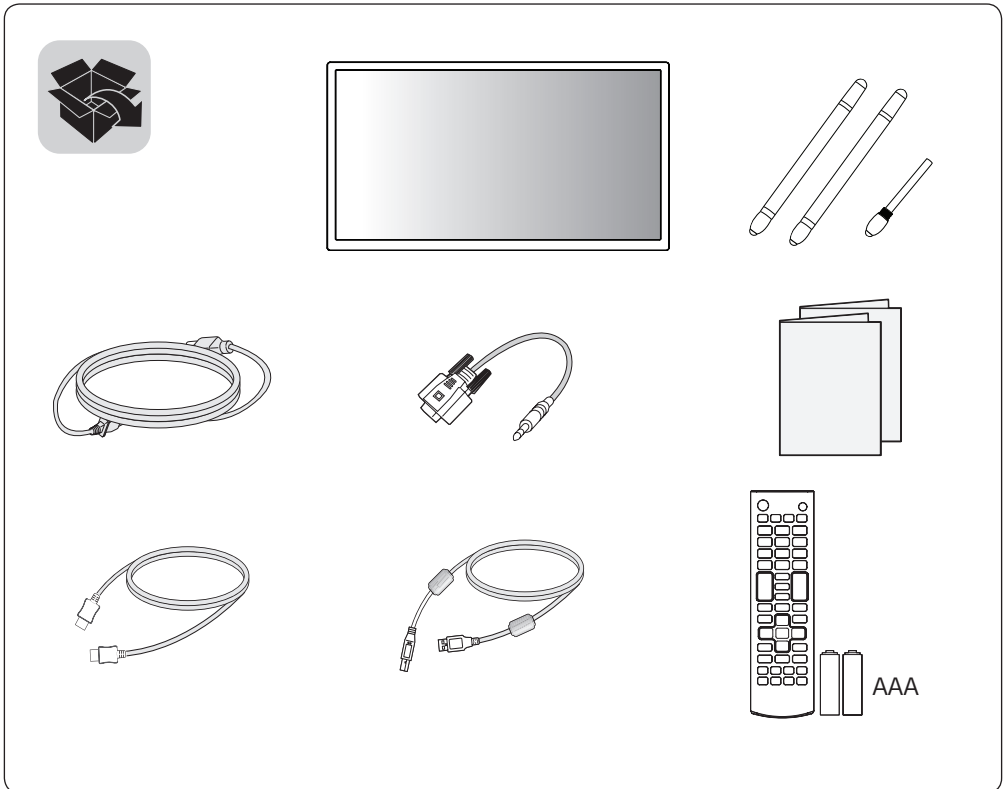

55TC3D

65TC3D

75TC3D

ENGLISH Easy Setup Guide

Please read this manual carefully before operating your set and retain it for future reference.

FRANÇAIS Guide de configuration rapide

Veuillez lire ce manuel attentivement avant d'utiliser l'appareil et conservez-le pour pouvoir vous y reporter ultérieurement.

ESPAÑOL Guía Rápida

Lea atentamente este manual antes de poner en marcha el equipo y consérvelo para futuras consultas.