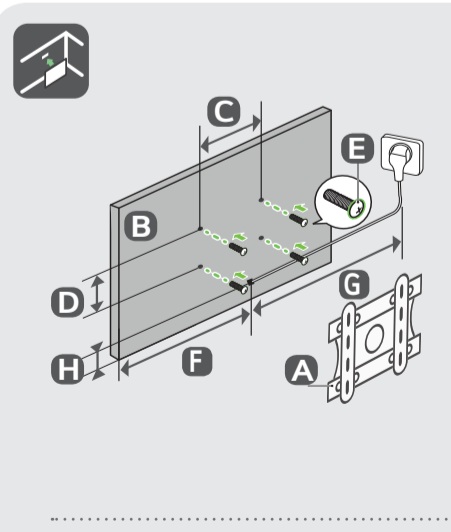

**SORTIE AUDIO NUMÉRIQUE OPTIQUE**  
OPTICAL DIGITAL AUDIO

**LAN**

**ANT**

**USB**

**HDMI**

**HDMI eARC/ARC**

mm (inches / pulgadas / po / pol.)

	A	B	C x D	E	F	G	H
LSW240B MSW240	43NANO80A*	200 x 200 mm (7.8 x 7.8 inches)	M6	306 mm (12.0 inches)	384 mm (15.1 inches)	≥ 1.5 m (59.0 inches)	214 mm (8.4 inches)
							254 mm (10.0 inches)
WB24GCB MSW240	55NANO80A*	300 x 300 mm (11.8 x 11.8 inches)	M6	371 mm (14.6 inches)	480 mm (18.8 inches)	≥ 1.5 m (59.0 inches)	230 mm (9.0 inches)
	55NANO82A*						240 mm (9.4 inches)
	55NANO83A*						212 mm (8.3 inches)
WB24GCB	65NANO80A*	300 x 300 mm (11.8 x 11.8 inches)	M6	480 mm (18.8 inches)	599 mm (23.5 inches)	≥ 1.5 m (59.0 inches)	215 mm (8.4 inches)
WB24GCB	65NANO82A*						212 mm (8.3 inches)
WB24GCB	75NANO80A*	400 x 400 mm (15.7 x 15.7 inches)	M6	559 mm (22.0 inches)	599 mm (23.5 inches)	≥ 1.5 m (59.0 inches)	215 mm (8.4 inches)
WB24GDB	86NANO80A*	600 x 400 mm (23.6 x 15.7 inches)	M8	599 mm (23.5 inches)	599 mm (23.5 inches)	≥ 1.5 m (59.0 inches)	215 mm (8.4 inches)

mm (inches / pulgadas / po / pol.)

	A	B	C	D
WB21LMB	43NANO80A*	200 mm (7.8 inches)	300 mm (11.8 inches)	M6
WB21LMB	55NANO80A*	200 mm (7.8 inches)	300 mm (11.8 inches)	M6
	55NANO82A*			
	55NANO83A*			
	65NANO80A*			
WB21LMB	65NANO82A*	200 mm (7.8 inches)	300 mm (11.8 inches)	M6
	65NANO83A*			