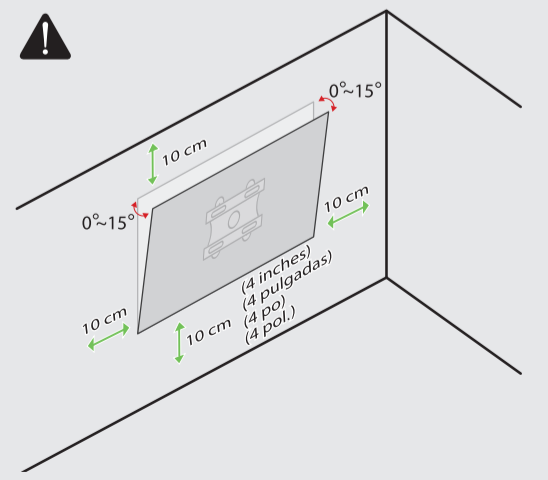

**SORTIE AUDIO NUMÉRIQUE OPTIQUE**  
OPTICAL DIGITAL AUDIO

**LAN**

**ANT**

**USB**

**HDMI**

**HDMI eARC/ARC**

mm (inches / pulgadas / po / pol.)

	A	B	C x D	E	F	G	H
LSW240B MSW240	43NANO80A*	200 x 200 mm (7.8 x 7.8 inches)	M6	306 mm (12.0 inches)	384 mm (15.1 inches)	≥ 1.5 m (59.0 inches)	214 mm (8.4 inches)
							254 mm (10.0 inches)
WB24GCB MSW240	55NANO80A*	300 x 300 mm (11.8 x 11.8 inches)	M6	371 mm (14.6 inches)	480 mm (18.8 inches)	≥ 1.5 m (59.0 inches)	230 mm (9.0 inches)
	55NANO82A*						240 mm (9.4 inches)
	55NANO83A*						212 mm (8.3 inches)
WB24GCB	65NANO80A*	300 x 300 mm (11.8 x 11.8 inches)	M6	480 mm (18.8 inches)	599 mm (23.5 inches)	≥ 1.5 m (59.0 inches)	215 mm (8.4 inches)
WB24GCB	65NANO82A*						212 mm (8.3 inches)
WB24GCB	75NANO80A*	400 x 400 mm (15.7 x 15.7 inches)	M6	559 mm (22.0 inches)	599 mm (23.5 inches)	≥ 1.5 m (59.0 inches)	215 mm (8.4 inches)
WB24GDB	86NANO80A*	600 x 400 mm (23.6 x 15.7 inches)	M8	599 mm (23.5 inches)	599 mm (23.5 inches)	≥ 1.5 m (59.0 inches)	215 mm (8.4 inches)

mm (inches / pulgadas / po / pol.)

	A	B	C	D
WB21LMB	43NANO80A*	200 mm (7.8 inches)	300 mm (11.8 inches)	M6
WB21LMB	55NANO80A*	200 mm (7.8 inches)	300 mm (11.8 inches)	M6
	55NANO82A*			
	55NANO83A*			
	65NANO80A*			
WB21LMB	65NANO82A*	200 mm (7.8 inches)	300 mm (11.8 inches)	M6
	65NANO83A*			