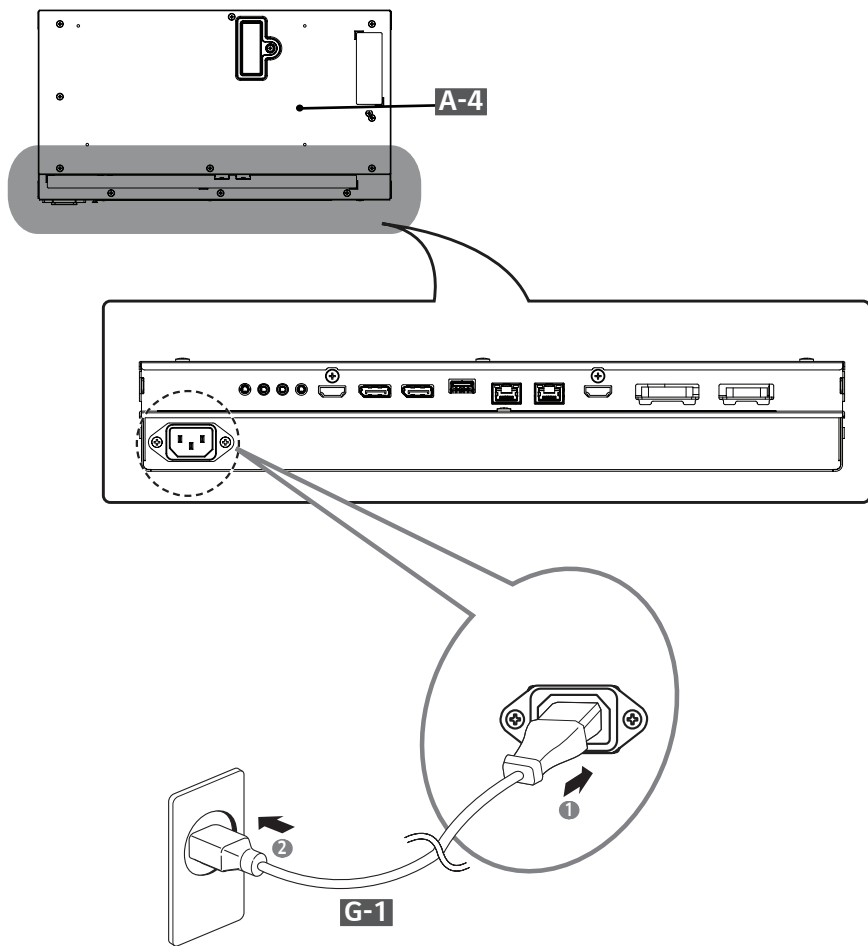

! Torque Spec : 5~7 Kgf

! Torque Spec : 5~7 Kgf

A-8

A-11

ENGLISH

Due to the environment regulations about importation and disposal of batteries, remote control batteries will not be provided with LG monitor signage / commercial TV models (Argentina and Colombia).