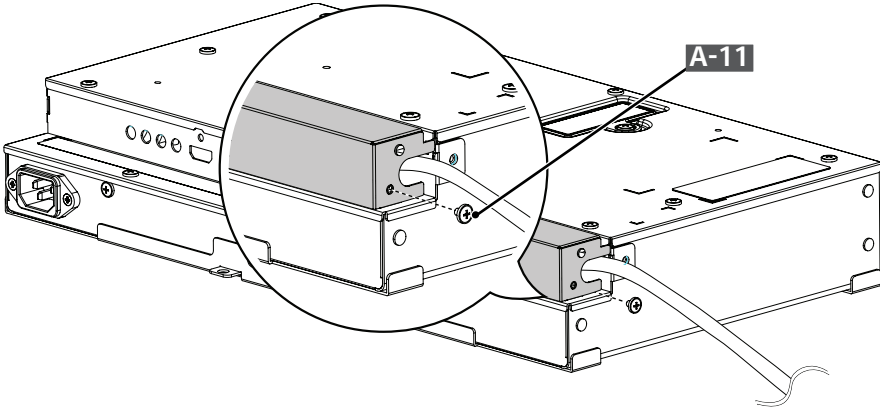

! Torque Spec : 5~7 Kgf

! Torque Spec : 5~7 Kgf

A-8

A-11

ENGLISH

Due to the environment regulations about importation and disposal of batteries, remote control batteries will not be provided with LG monitor signage / commercial TV models (Argentina and Colombia).