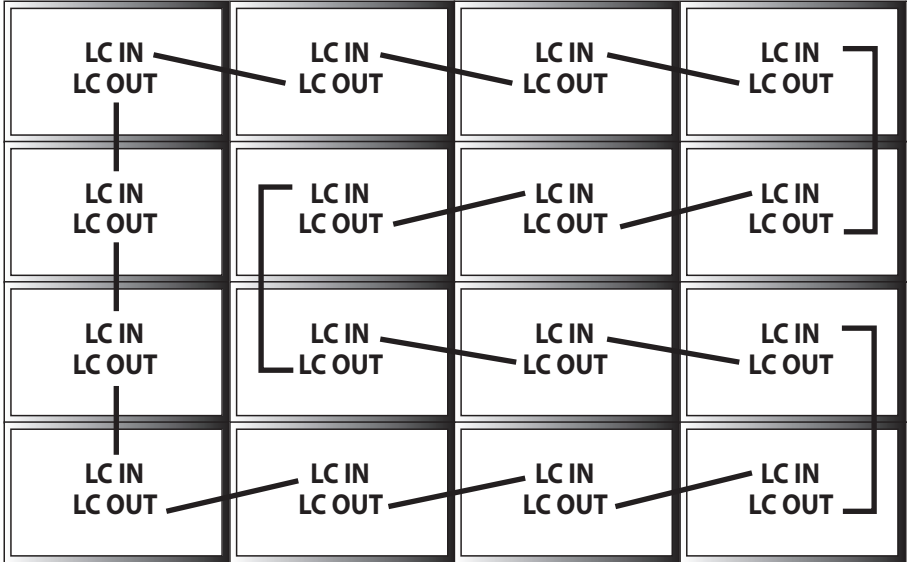

18

19-1

!

1 = **1**

Landscape

4 x 4

3 x 5

Portrait

4 x 4

3 x 5

20

⊕ : (M3 x L5.5)

ENGLISH Due to the environment regulations about importation and disposal of batteries, remote control batteries will not be provided with LG monitor signage / commercial TV models (Argentina and Colombia).