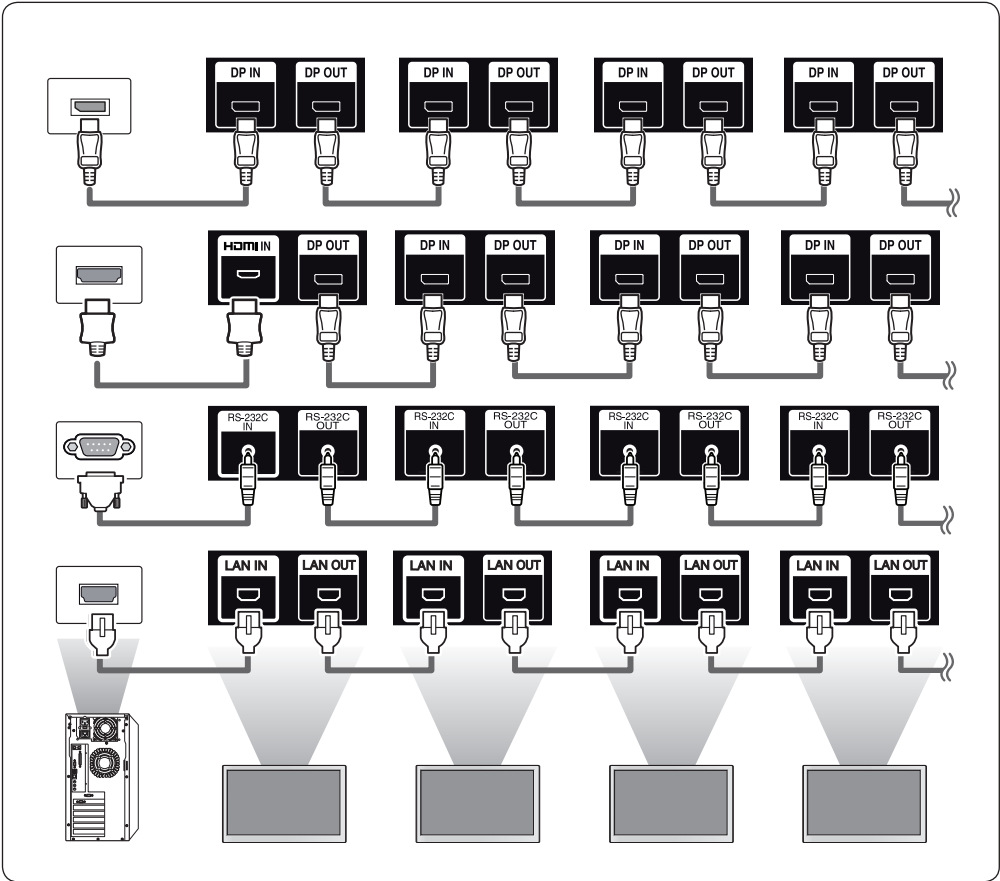

18

19-1

!

1 = **1**

Landscape

4 x 4

3 x 5

Portrait

4 x 4

3 x 5

20

⊕ : (M3 x L5.5)

ENGLISH Due to the environment regulations about importation and disposal of batteries, remote control batteries will not be provided with LG monitor signage / commercial TV models (Argentina and Colombia).