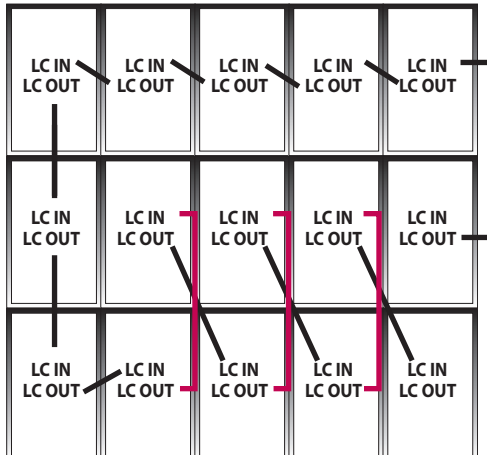

18

19-1

!

1 = **1**

Landscape

4 x 4

3 x 5

Portrait

4 x 4

3 x 5

20

⊕ : (M3 x L5.5)

ENGLISH Due to the environment regulations about importation and disposal of batteries, remote control batteries will not be provided with LG monitor signage / commercial TV models (Argentina and Colombia).