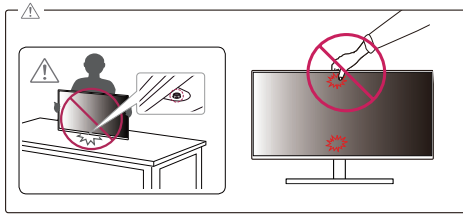

32UR500

32UR50B