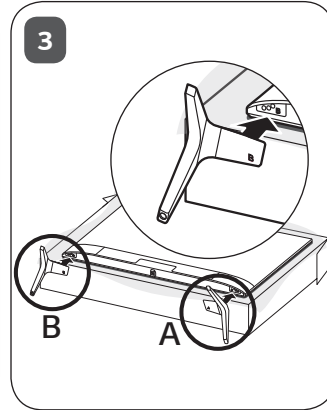

ENGLISH Read **Safety and Reference**.
ESPAÑOL Leer **Seguridad y Consultas**.