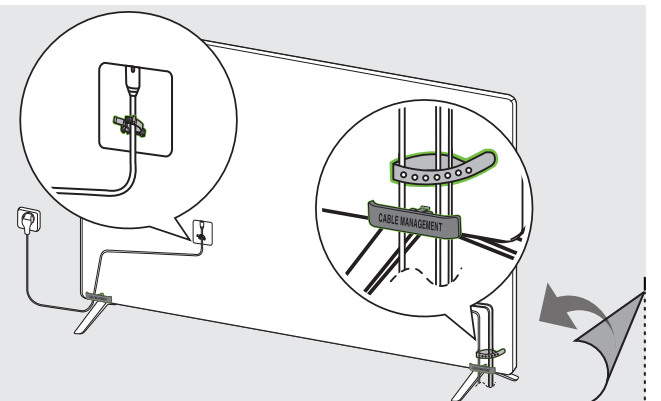

50NANO75SQA 55NANO75SQA 65NANO75SQA

50/55NANO75*

1

2

3

65NANO75*

1

2

3

1

2

3

4-A 50NANO75*

4-B 55NANO75*

4-C 65NANO75*

5

6

7

8