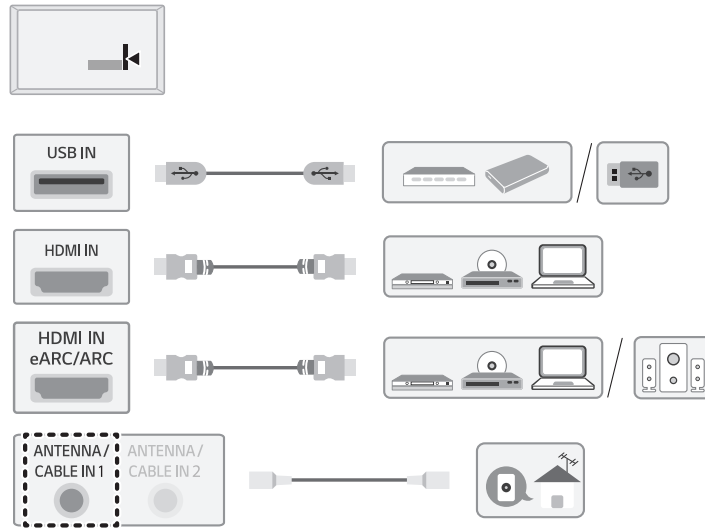

MODELS	A	B	C	D	E	F	F-G	Power consumption
MODELOS	mm					kg		Consumo de potencia
50NANO75SQA	1,121	1 121	708	708	232	232	651	57,7
55NANO75SQA	1,235	1 235	774	774	232	232	715	58,1
65NANO75SQA	1,454	1 454	900	900	271	271	838	58,4
Power requirement / Alimentación requerida						AC 100-240 V~ 50/60 Hz