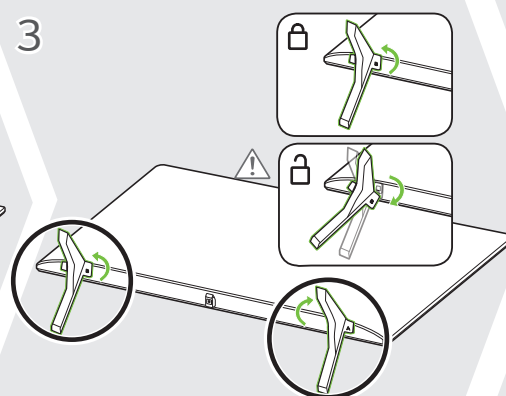

50NANO75SQA 55NANO75SQA 65NANO75SQA

50/55NANO75*

1

2

3

65NANO75*

1

2

3

1

2

3

4-A 50NANO75*

4-B 55NANO75*

4-C 65NANO75*

5

6

7

8