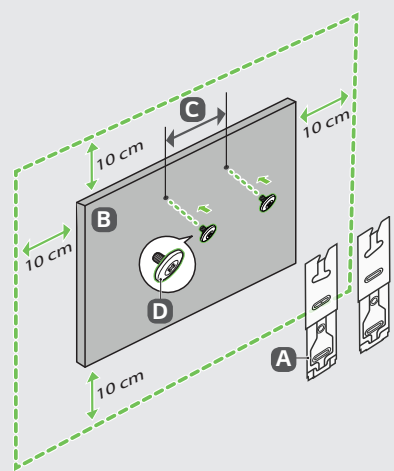

A	B	C x D (mm)	E
LSW240B MSW240	50NANO75*	200 x 200	M6
OLW480B MSW240	55NANO75*	300 x 300	M6
OLW480B	65NANO75*	300 x 300	M6

A	B	C (mm)	D
WB21LMB	50NANO75*	200	M6
WB21LMB	55/65NANO75*	300	M6

ENGLISH Read **Safety and Reference**.
Due to environmental government regulations about imports and battery destruction in Colombia, TVs will not include the batteries for the remote control.