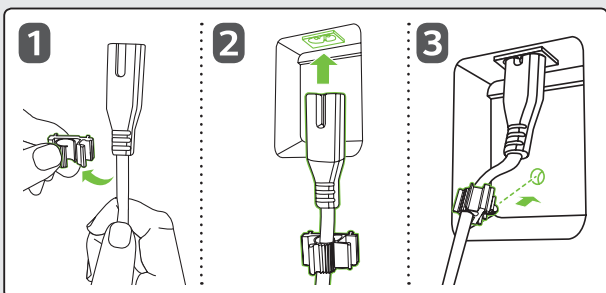

50NANO75SQA 55NANO75SQA 65NANO75SQA

50/55NANO75*

1

2

3

65NANO75*

1

2

3

1

2

3

4-A 50NANO75*

4-B 55NANO75*

4-C 65NANO75*

5

6

7

8