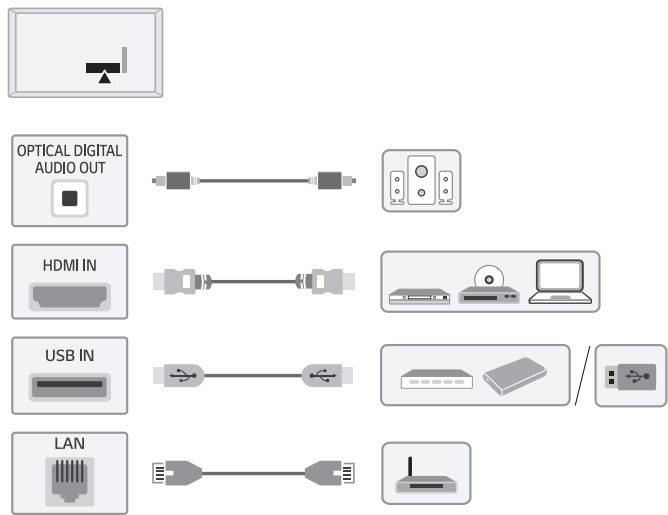

MODELS	A	B	C	D	E	F	F-G	Power consumption
MODELOS	mm					kg		Consumo de potencia
50NANO75SQA	1,121	1 121	708	708	232	232	651	57,7
55NANO75SQA	1,235	1 235	774	774	232	232	715	58,1
65NANO75SQA	1,454	1 454	900	900	271	271	838	58,4
Power requirement / Alimentación requerida						AC 100-240 V~ 50/60 Hz