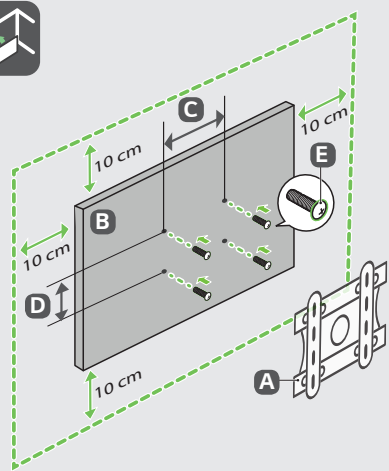

A	B	C x D (mm)	E
LSW240B MSW240	50NANO75*	200 x 200	M6
OLW480B MSW240	55NANO75*	300 x 300	M6
OLW480B	65NANO75*	300 x 300	M6

A	B	C (mm)	D
WB21LMB	50NANO75*	200	M6
WB21LMB	55/65NANO75*	300	M6

ENGLISH Read **Safety and Reference**.
Due to environmental government regulations about imports and battery destruction in Colombia, TVs will not include the batteries for the remote control.