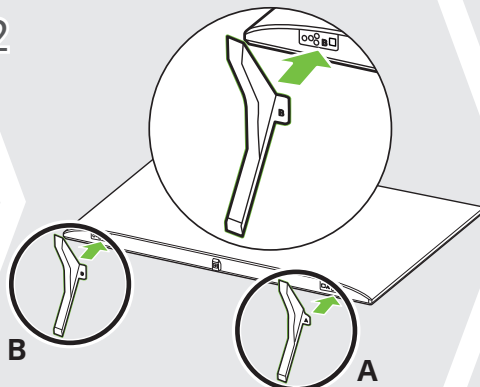

50NANO75SQA 55NANO75SQA 65NANO75SQA

50/55NANO75*

1

2

3

65NANO75*

1

2

3

1

2

3

4-A 50NANO75*

4-B 55NANO75*

4-C 65NANO75*

5

6

7

8