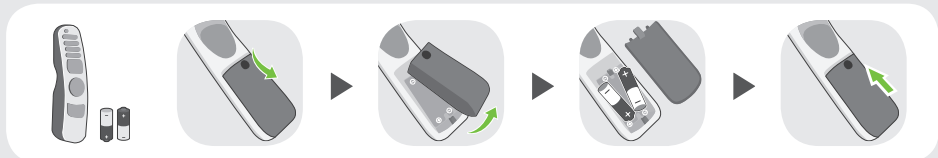

MODELS	A	B	C	D	E	F	F-G	Power consumption
MODELOS	mm					kg		Consumo de potencia
50NANO75SQA	1,121	1 121	708	708	232	232	651	57,7
55NANO75SQA	1,235	1 235	774	774	232	232	715	58,1
65NANO75SQA	1,454	1 454	900	900	271	271	838	58,4
Power requirement / Alimentación requerida						AC 100-240 V~ 50/60 Hz