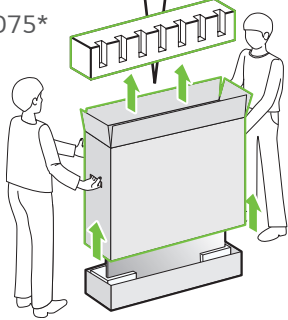

65NANO75*

1