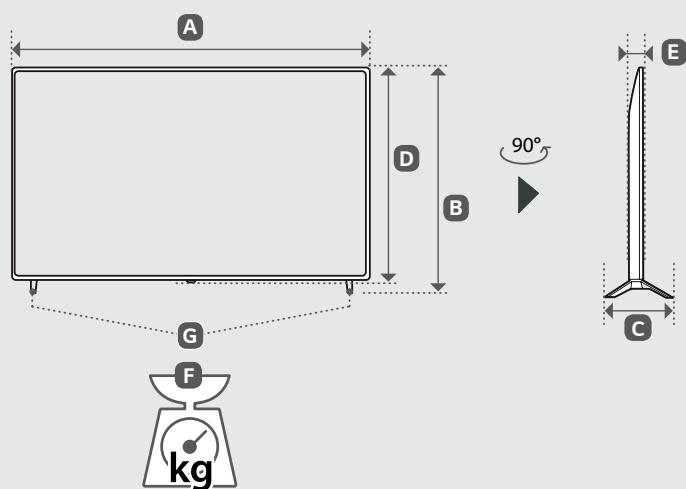

MODELS	A	B	C	D	E	F	F-G	Power consumption
MODELOS	mm					kg		Consumo de potencia
50NANO75SQA	1,121	1 121	708	708	232	232	651	57,7
55NANO75SQA	1,235	1 235	774	774	232	232	715	58,1
65NANO75SQA	1,454	1 454	900	900	271	271	838	58,4
Power requirement / Alimentación requerida						AC 100-240 V~ 50/60 Hz