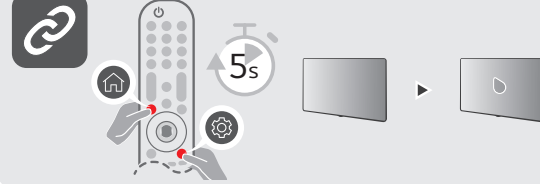

MODELS	A	B	C	D	E	F	F-G	Power consumption
MODELOS	mm					kg		Consumo de potencia
50NANO75SQA	1,121	1 121	708	708	232	232	651	57,7
55NANO75SQA	1,235	1 235	774	774	232	232	715	58,1
65NANO75SQA	1,454	1 454	900	900	271	271	838	58,4
Power requirement / Alimentación requerida						AC 100-240 V~ 50/60 Hz