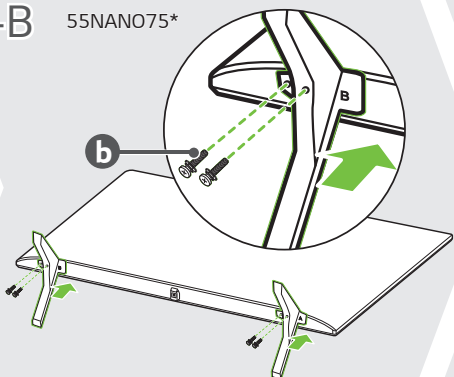

4-B 55NANO75*